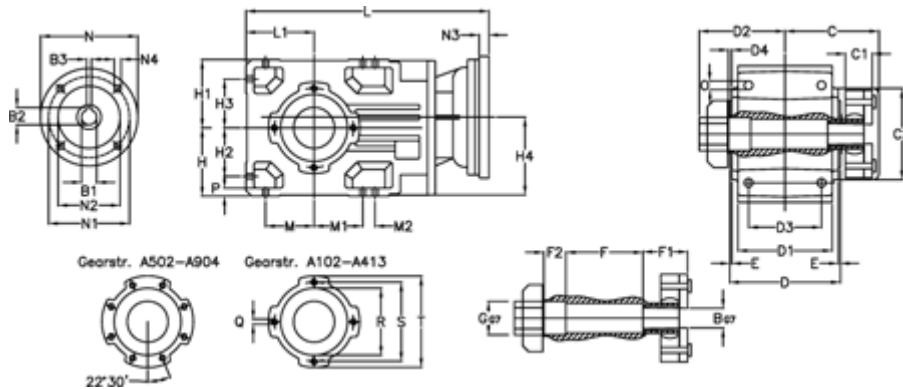

Article number: 29600327156425

Description: Bevel helical gearbox
A303QF40-271,5-P71B5

Measures

B = 40	D1 = 130	F2 = 50	L = 390.5	N3 = -
B1 = 14	D2 = 80	G = 42	L1 = 90	N4 = M8x16
B2 = 16.3	D3 = 95	GA = 14,5 NM	M = 63.0	O = 12.0
B3 = 5	d4 = 5.0	H = 90	M1 = 63.0	P = 11
C = 113.5	Description = A303QF-xx-P71 B5	H1 = 90	M2 = 22	Q = M8x15
C1 = 24	E = 3.0	H2 = 63.0	N = 160	R = 95
C2 = 90.0	F = 95.5	H3 = 63.0	N1 = 130	S = 115
D = 156	F1 = 48.0	H4 = 108.5	N2 = 110	T = 140